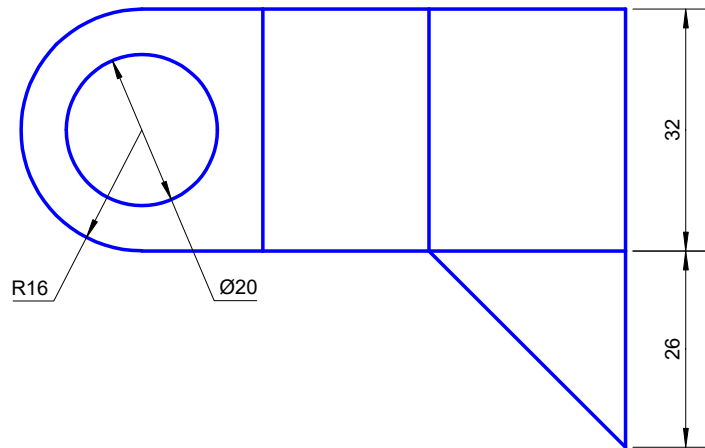

TITLE
EXERCISE 4

NOT TO SCALE

DRW. NO. :
3004

DATE: 26/09/2018

PREPARED BY:
TurboCAD Africa
298 Stokkiesdraai St.
Erasmusrand
Pretoria
Tel. 086 100 1277

TurboCAD®
AFRICA