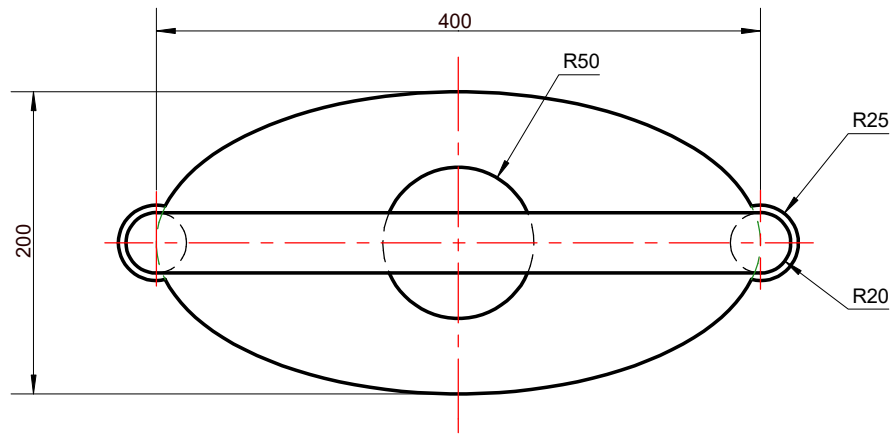

TITLE
EXERCISE 7

NOT TO SCALE
DATE: 26/09/2018

DRW. NO. : 3007

PREPARED BY: TurboCAD Africa 298 Stokkiesdraai St. Erasmusrand Pretoria Tel. 086 100 1277