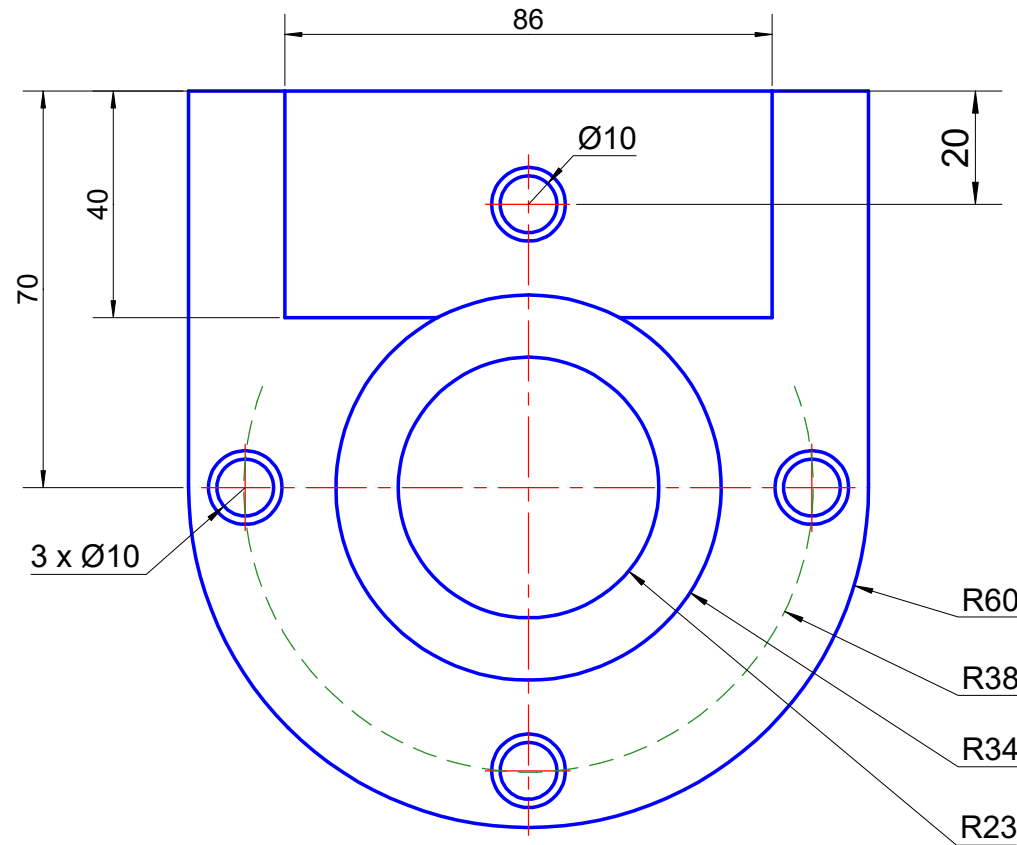

**TurboCAD**<sup>®</sup>  
AFRICA

TITLE
EXERCISE 7

NOT TO SCALE
DATE: 26/09/2018

DRW. NO. : 3007
--------------------

PREPARED BY: TurboCAD Africa 298 Stokkiesdraai St. Erasmusrand Pretoria Tel. 086 100 1277
--

	TITLE	NOT TO SCALE	DRW. NO. : 3008	PREPARED BY: TurboCAD Africa 298 Stokkiesdraai St. Erasmusrand Pretoria Tel. 086 100 1277
	EXERCISE 8	DATE: 20/06/2019		

	TITLE	NOT TO SCALE	DRW. NO. : 3009	PREPARED BY: TurboCAD Africa 298 Stokkiesdraai St. Erasmusrand Pretoria Tel. 086 100 1277	
	EXERCISE 9	DATE: 26/09/2018			