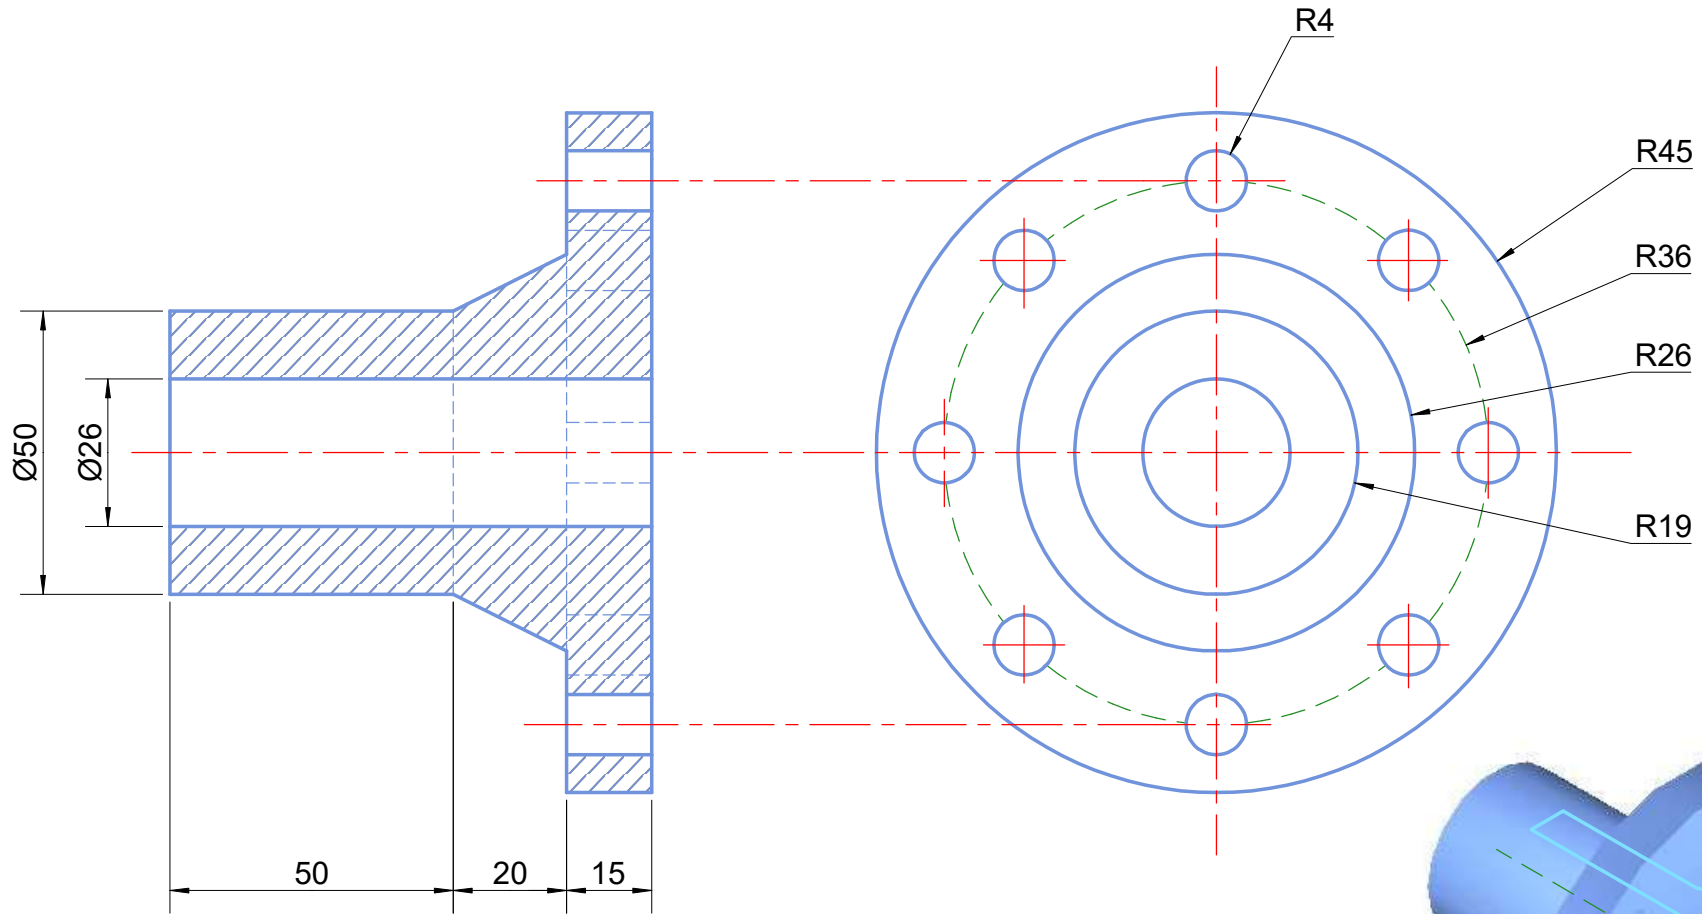

TITLE  
EXERCISE 10

NOT TO SCALE

DRW. NO. :  
3010

DATE: 26/09/2019

PREPARED BY:  
TurboCAD Africa  
298 Stokkiesdraai St.  
Erasmusrand  
Pretoria  
Tel. 086 100 1277

**TurboCAD**<sup>®</sup>  
AFRICA

TITLE  
EXERCISE 11

NOT TO SCALE

DRW. NO. :  
3011

DATE: 26/09/2018

PREPARED BY:  
TurboCAD Africa  
298 Stokkiesdraai St.  
Erasmusrand  
Pretoria  
Tel. 086 100 1277

**TurboCAD**<sup>®</sup>  
AFRICA

TITLE

EXERCISE 12

NOT TO SCALE