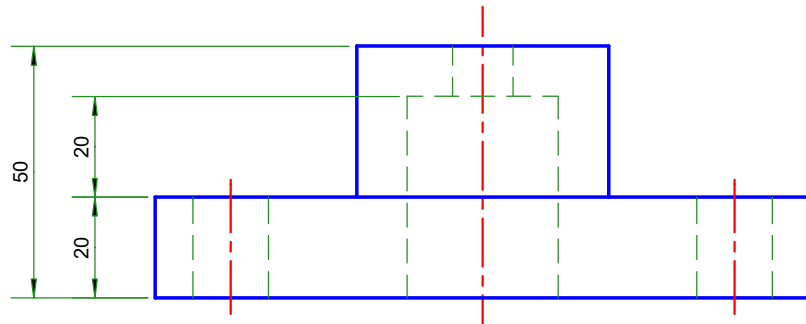

TITLE

EXERCISE 6

NOT TO SCALE

DRW. NO. :
3006

DATE: 26/09/2018

PREPARED BY:
TurboCAD Africa
298 Stokkiesdraai St.
Erasmusrand
Pretoria
Tel. 086 100 1277

TurboCAD®
AFRICA