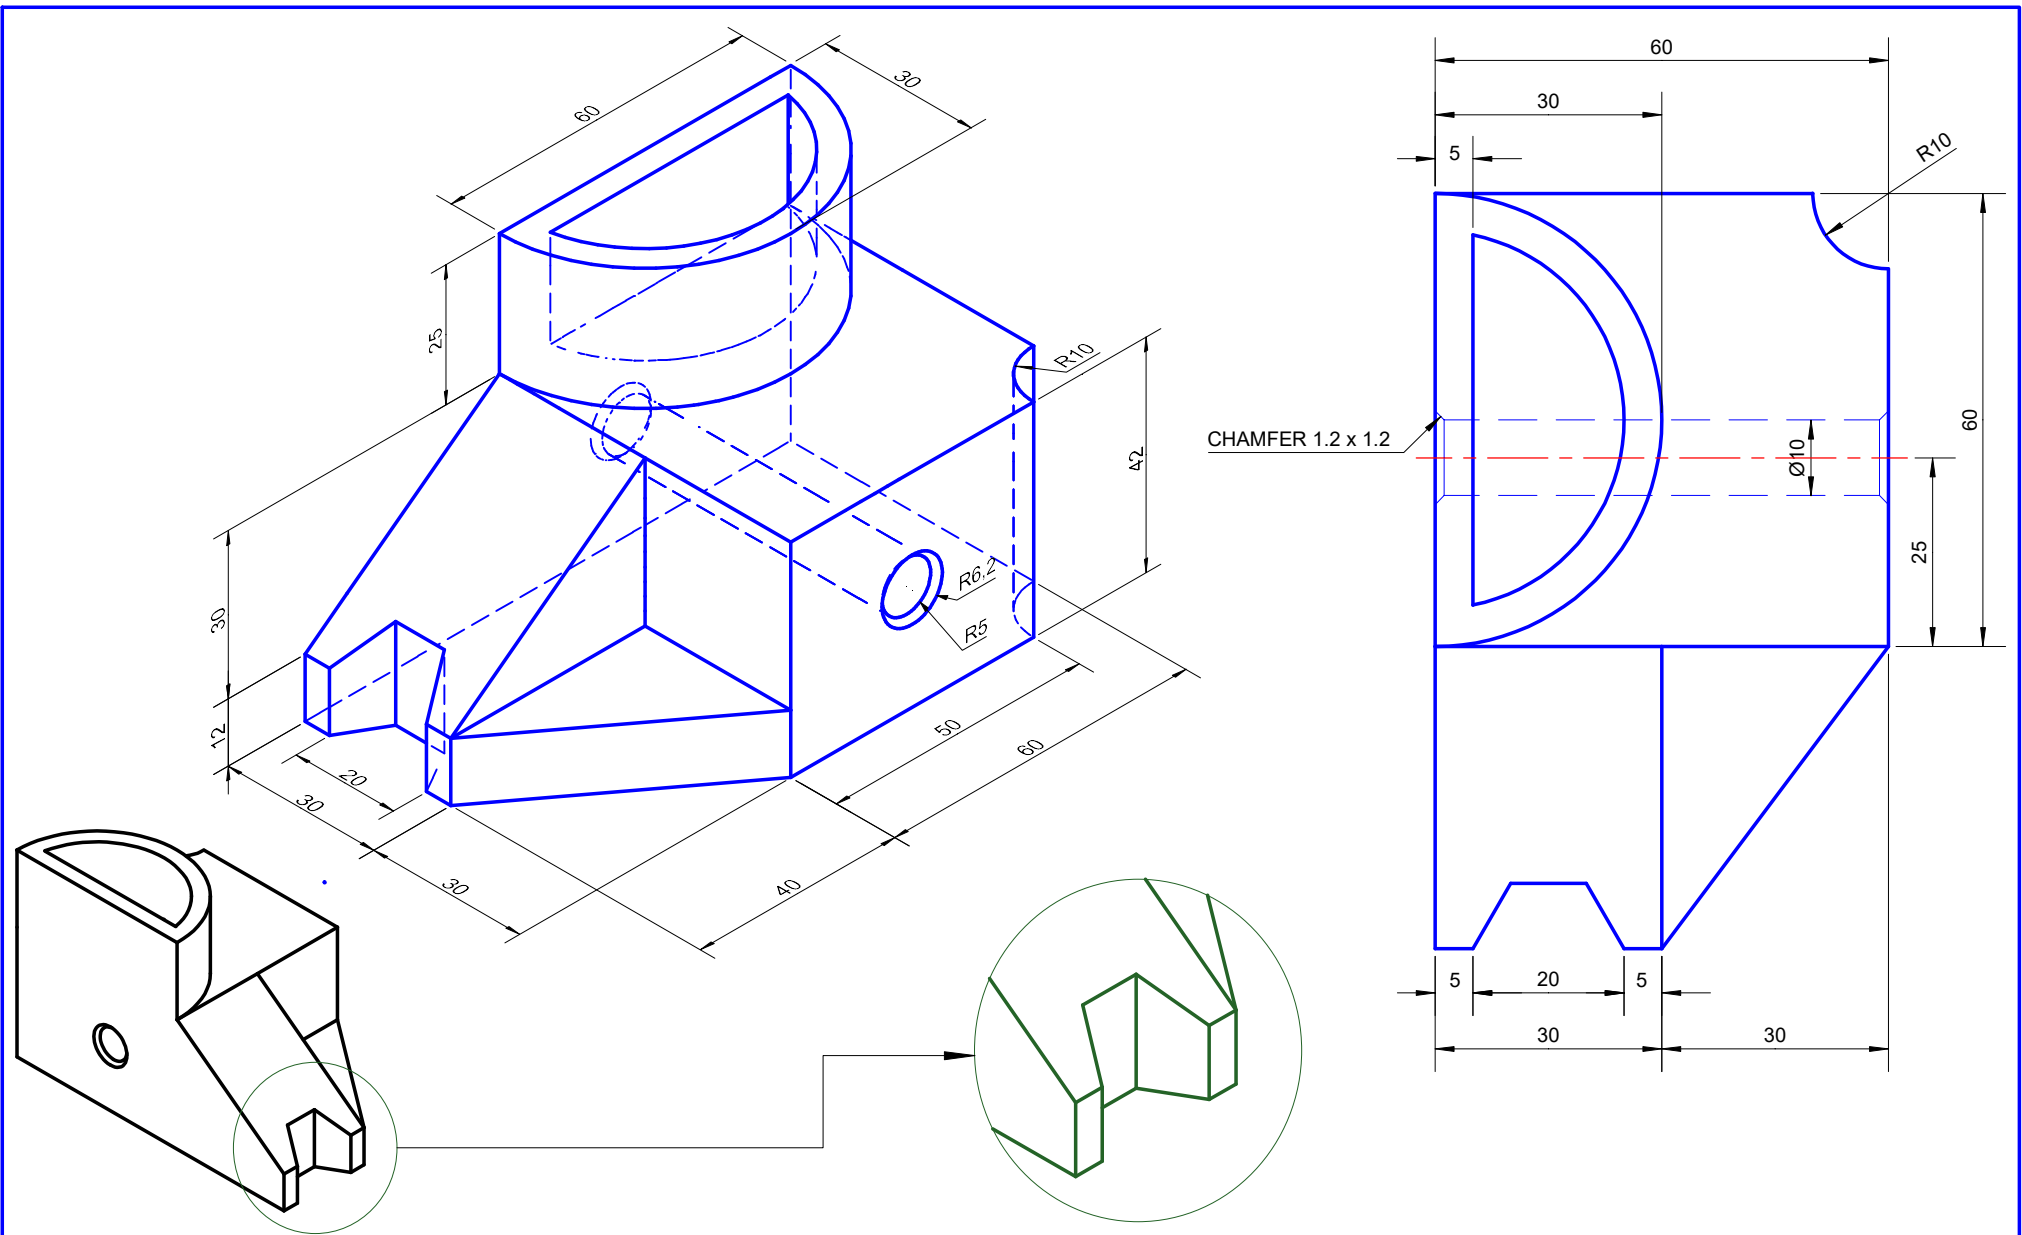

**TurboCAD**<sup>®</sup>  
AFRICA

TITLE
EXERCISE 7

NOT TO SCALE
DATE: 26/09/2018

DRW. NO. : 3007
--------------------

PREPARED BY: TurboCAD Africa 298 Stokkiesdraai St. Erasmusrand Pretoria Tel. 086 100 1277
--

	TITLE	NOT TO SCALE	DRW. NO. : 3008	PREPARED BY: TurboCAD Africa 298 Stokkiesdraai St. Erasmusrand Pretoria Tel. 086 100 1277
	EXERCISE 8	DATE: 20/06/2019		

	TITLE	NOT TO SCALE	DRW. NO. : 3009	PREPARED BY: TurboCAD Africa 298 Stokkiesdraai St. Erasmusrand Pretoria Tel. 086 100 1277	
	EXERCISE 9	DATE: 26/09/2018			