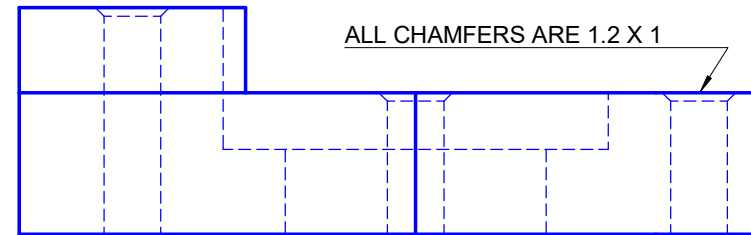

TITLE	NOT TO SCALE	DRW. NO. : 3009	PREPARED BY: TurboCAD Africa 298 Stokkiesdraai St. Erasmusrand Pretoria Tel. 086 100 1277	
	EXERCISE 9	DATE: 26/09/2018