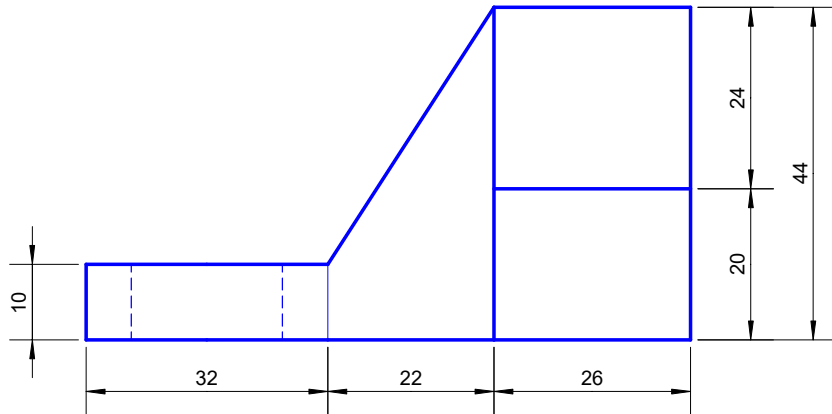

TITLE
EXERCISE 4

NOT TO SCALE

DRW. NO. :
3004

DATE: 26/09/2018

PREPARED BY:
TurboCAD Africa
298 Stokkiesdraai St.
Erasmusrand
Pretoria
Tel. 086 100 1277

TurboCAD®
AFRICA