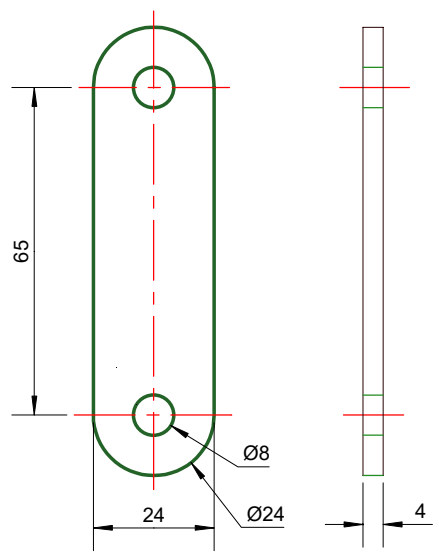

TITLE  
EXERCISE 10

NOT TO SCALE

DRW. NO. :  
3010

DATE: 26/09/2019

PREPARED BY:  
TurboCAD Africa  
298 Stokkiesdraai St.  
Erasmusrand  
Pretoria  
Tel. 086 100 1277

**TurboCAD**<sup>®</sup>  
AFRICA

TITLE  
EXERCISE 11

NOT TO SCALE

DRW. NO. :  
3011

DATE: 26/09/2018

PREPARED BY:  
TurboCAD Africa  
298 Stokkiesdraai St.  
Erasmusrand  
Pretoria  
Tel. 086 100 1277

**TurboCAD**<sup>®</sup>  
AFRICA

TITLE

EXERCISE 12

NOT TO SCALE

DATE: 28/03/2019

DRW. NO. :  
3012

PREPARED BY:  
TurboCAD Africa  
298 Stokkiesdraai St.  
Erasmusrand  
Pretoria  
Tel. 086 100 1277

**TurboCAD**<sup>®</sup>  
AFRICA

	TITLE	NOT TO SCALE	DRW. NO. : 3013	PREPARED BY: TurboCAD Africa 298 Stokkiesdraai St. Erasmusrand Pretoria Tel. 086 100 1277	
	EXERCISE 13	DATE: 26/09/2018			