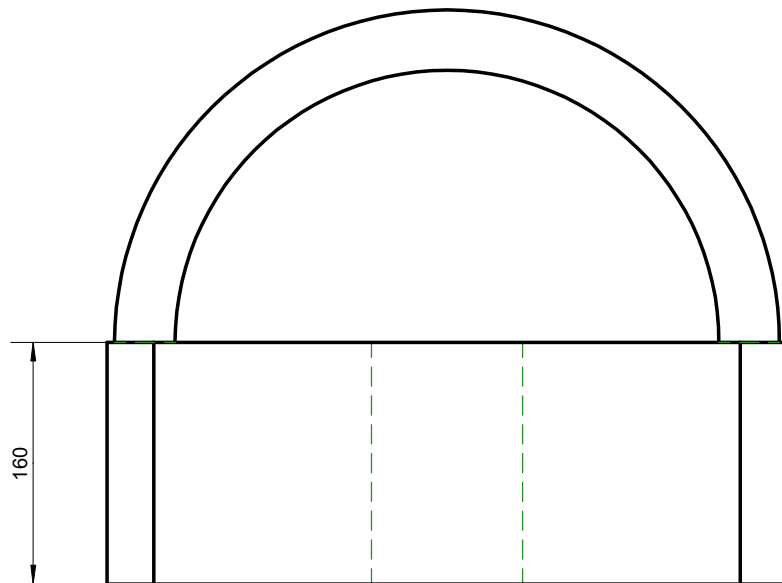

TITLE
EXERCISE 7

NOT TO SCALE
DATE: 26/09/2018

DRW. NO. : 3007

PREPARED BY: TurboCAD Africa 298 Stokkiesdraai St. Erasmusrand Pretoria Tel. 086 100 1277