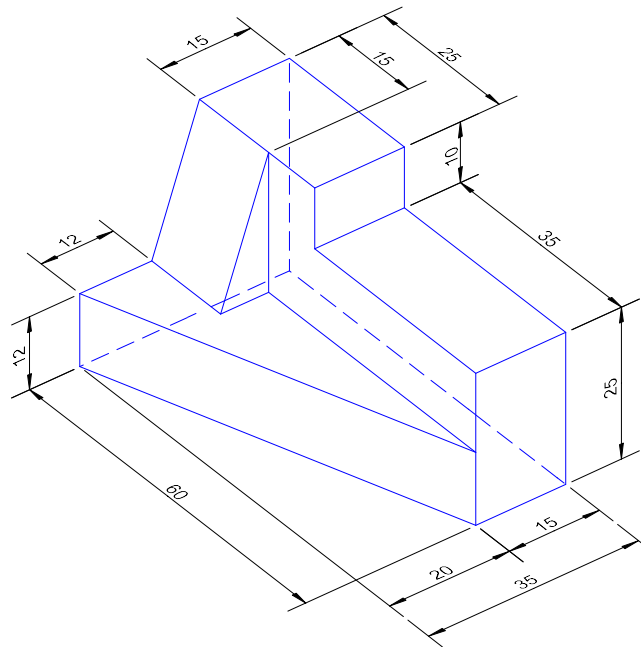

A

B

TITLE  
EXERCISE 1

NOT TO SCALE

DRW. NO. :  
3001

DATE: 26/09/2018

PREPARED BY:  
TurboCAD Africa  
298 Stokkiesdraai St.  
Erasmusrand  
Pretoria  
Tel. 086 100 1277

**TurboCAD**<sup>®</sup>  
AFRICA