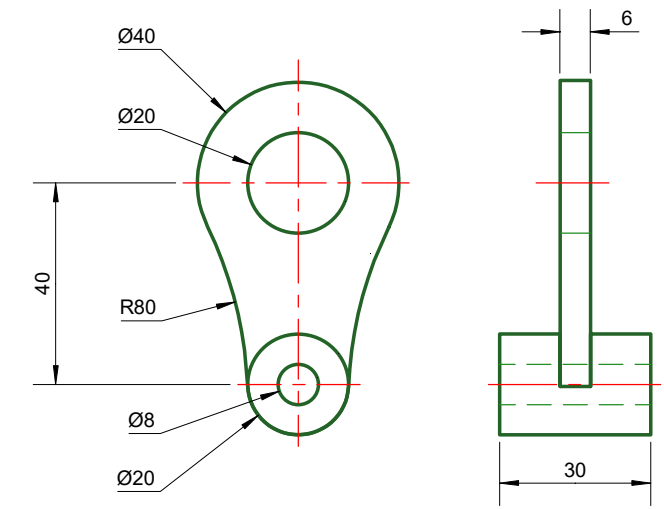

NOT TO SCALE

DRW. NO. :  
3011

DATE: 26/09/2018

PREPARED BY:  
TurboCAD Africa  
298 Stokkiesdraai St.  
Erasmusrand  
Pretoria  
Tel. 086 100 1277

**TurboCAD**<sup>®</sup>  
AFRICA

TITLE

EXERCISE 12

NOT TO SCALE

DATE: 28/03/2019

DRW. NO. :  
3012

PREPARED BY:  
TurboCAD Africa  
298 Stokkiesdraai St.  
Erasmusrand  
Pretoria  
Tel. 086 100 1277

**TurboCAD**<sup>®</sup>  
AFRICA

	TITLE	NOT TO SCALE	DRW. NO. : 3013	PREPARED BY: TurboCAD Africa 298 Stokkiesdraai St. Erasmusrand Pretoria Tel. 086 100 1277	
	EXERCISE 13	DATE: 26/09/2018			