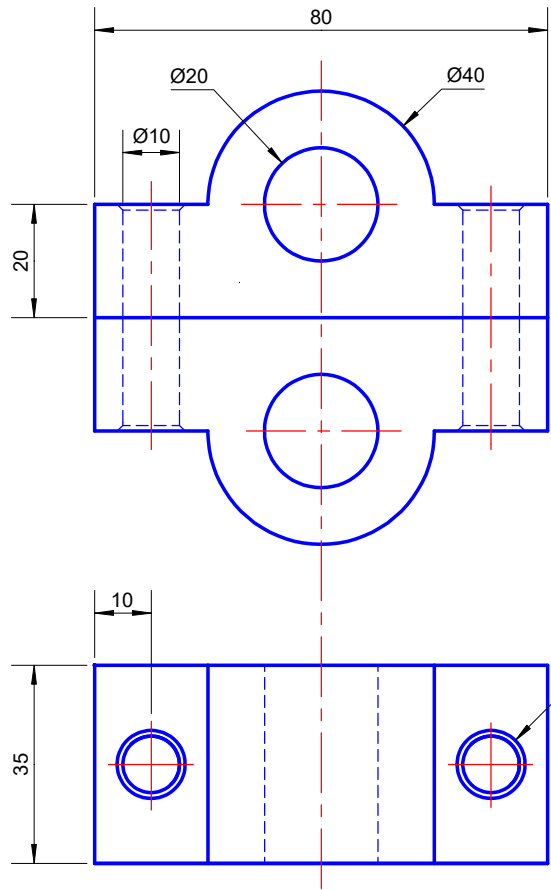

CHAMFER 1.2 X 1.2