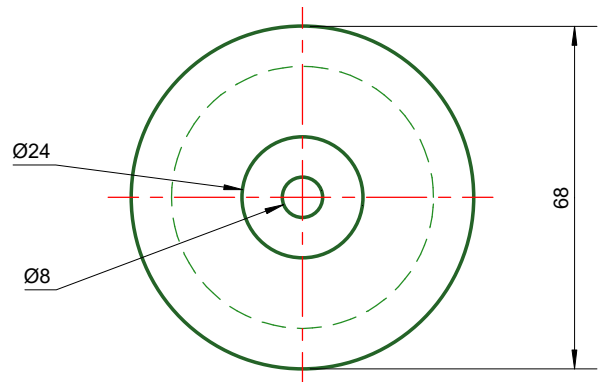

NOT TO SCALE

DRW. NO. :  
3011

DATE: 26/09/2018

PREPARED BY:  
TurboCAD Africa  
298 Stokkiesdraai St.  
Erasmusrand  
Pretoria  
Tel. 086 100 1277

**TurboCAD**<sup>®</sup>  
AFRICA

TITLE

EXERCISE 12

NOT TO SCALE

DATE: 28/03/2019

DRW. NO. :  
3012

PREPARED BY:  
TurboCAD Africa  
298 Stokkiesdraai St.  
Erasmusrand  
Pretoria  
Tel. 086 100 1277

**TurboCAD**<sup>®</sup>  
AFRICA

	TITLE	NOT TO SCALE	DRW. NO. : 3013	PREPARED BY: TurboCAD Africa 298 Stokkiesdraai St. Erasmusrand Pretoria Tel. 086 100 1277	
	EXERCISE 13	DATE: 26/09/2018			