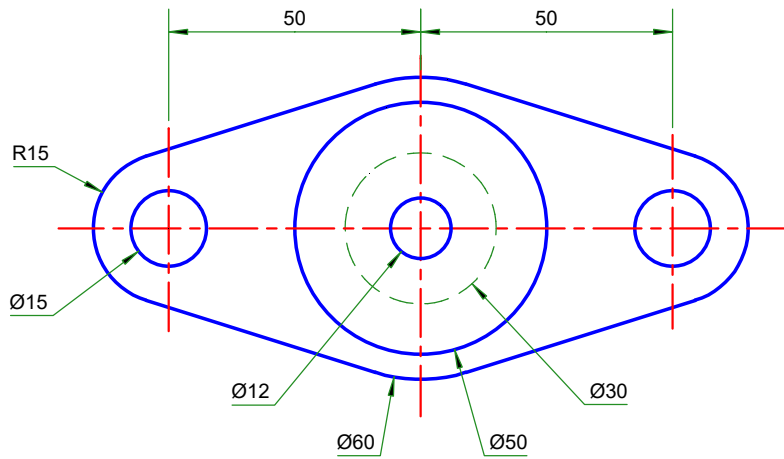

TITLE

EXERCISE 6

NOT TO SCALE

DRW. NO. :
3006

DATE: 26/09/2018

PREPARED BY:
TurboCAD Africa
298 Stokkiesdraai St.
Erasmusrand
Pretoria
Tel. 086 100 1277

TurboCAD®
AFRICA