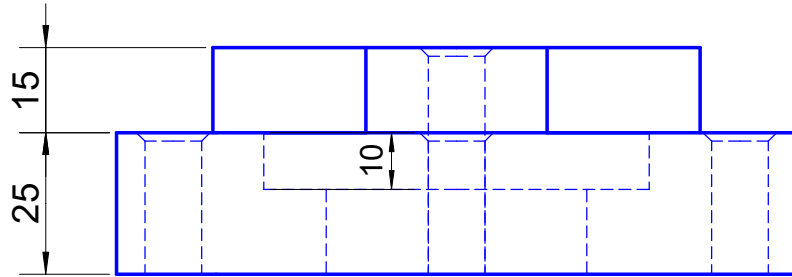

**TurboCAD**<sup>®</sup>  
AFRICA

TITLE
EXERCISE 7

NOT TO SCALE
DATE: 26/09/2018

DRW. NO. : 3007
--------------------

PREPARED BY: TurboCAD Africa 298 Stokkiesdraai St. Erasmusrand Pretoria Tel. 086 100 1277
--

	TITLE	NOT TO SCALE	DRW. NO. : 3008	PREPARED BY: TurboCAD Africa 298 Stokkiesdraai St. Erasmusrand Pretoria Tel. 086 100 1277
	EXERCISE 8	DATE: 20/06/2019		

	TITLE	NOT TO SCALE	DRW. NO. : 3009	PREPARED BY: TurboCAD Africa 298 Stokkiesdraai St. Erasmusrand Pretoria Tel. 086 100 1277	
	EXERCISE 9	DATE: 26/09/2018			