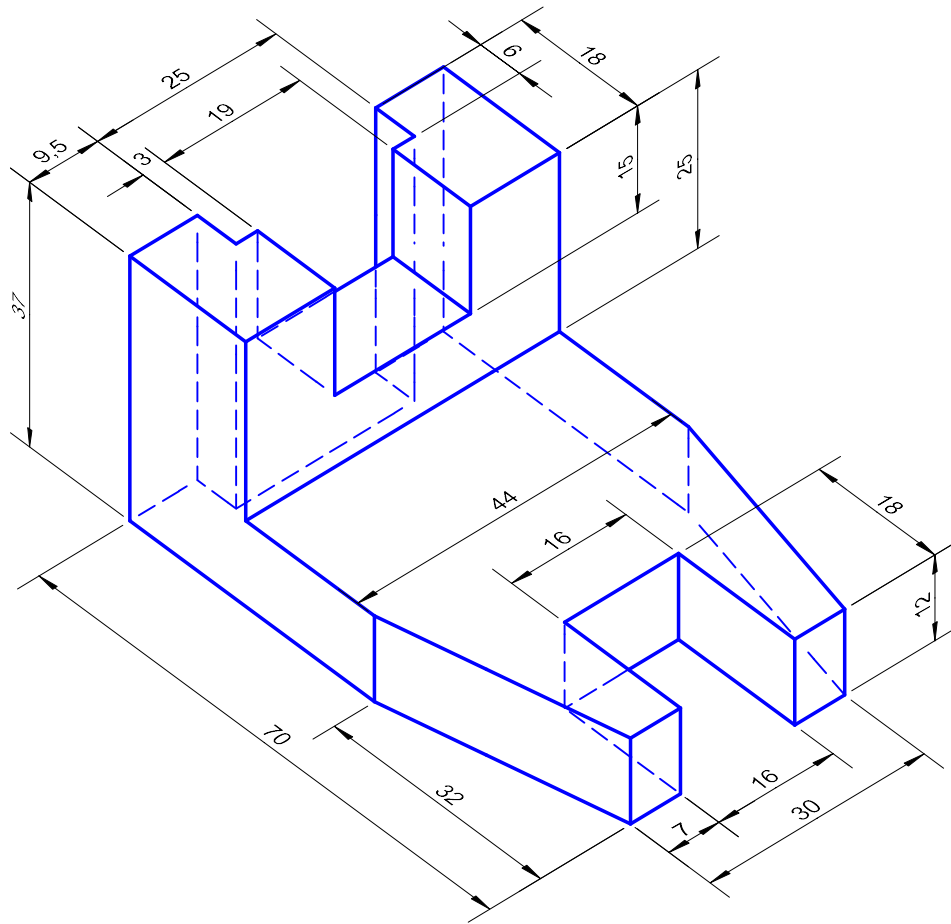

**TurboCAD**<sup>®</sup>  
AFRICA

TITLE
EXERCISE 7

NOT TO SCALE
DATE: 26/09/2018

DRW. NO. : 3007
--------------------

PREPARED BY: TurboCAD Africa 298 Stokkiesdraai St. Erasmusrand Pretoria Tel. 086 100 1277
--

	TITLE	NOT TO SCALE	DRW. NO. : 3008	PREPARED BY: TurboCAD Africa 298 Stokkiesdraai St. Erasmusrand Pretoria Tel. 086 100 1277
	EXERCISE 8	DATE: 20/06/2019		

	TITLE	NOT TO SCALE	DRW. NO. : 3009	PREPARED BY: TurboCAD Africa 298 Stokkiesdraai St. Erasmusrand Pretoria Tel. 086 100 1277	
	EXERCISE 9	DATE: 26/09/2018			