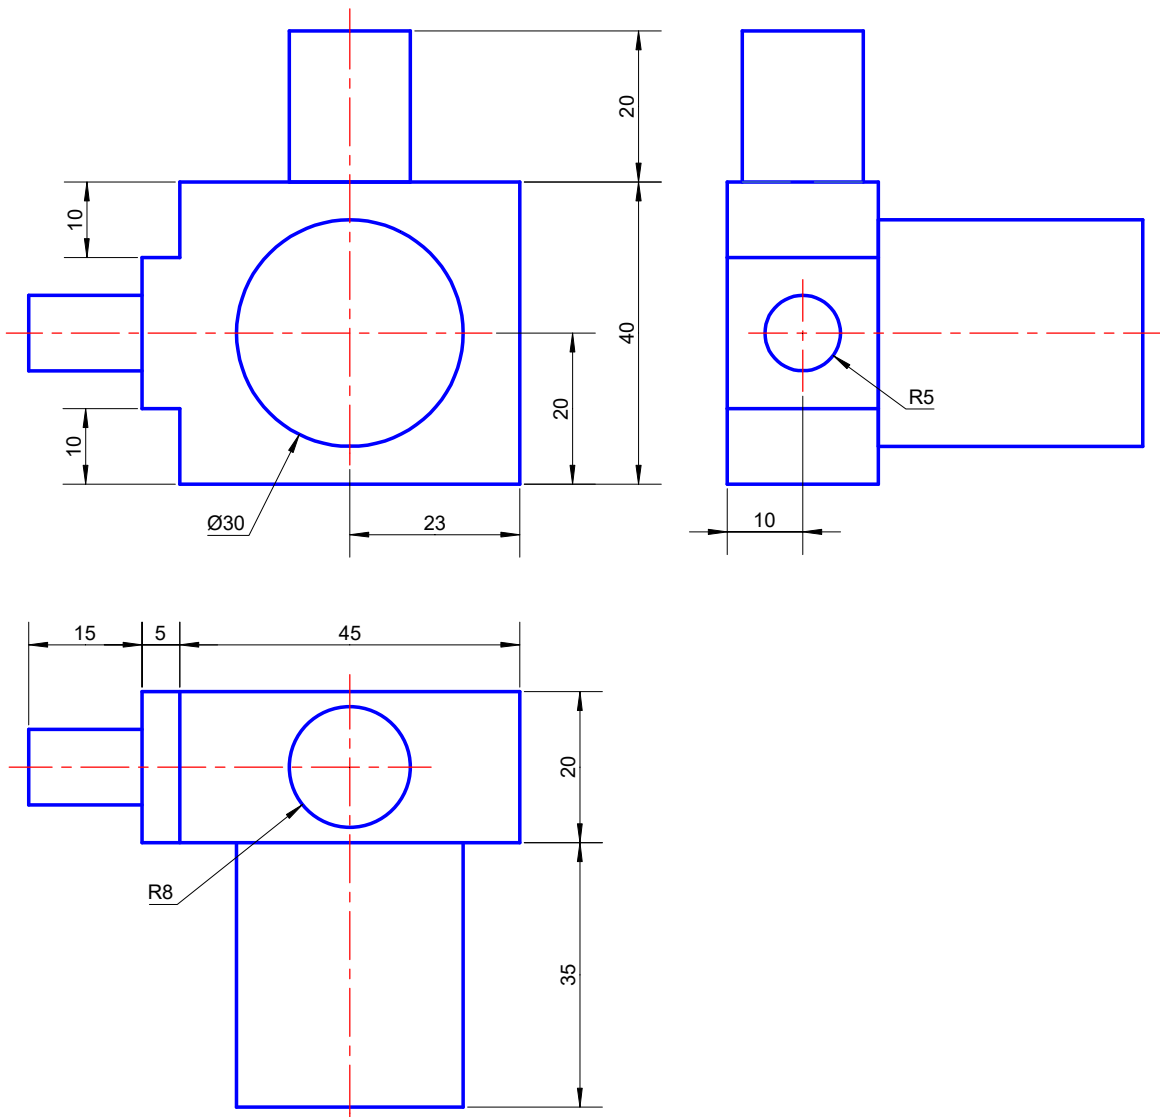

TITLE

EXERCISE 2

NOT TO SCALE

DATE: 26/09/2018

DRW. NO. :  
3002

PREPARED BY:  
TurboCAD Africa  
298 Stokkiesdraai St.  
Erasmusrand  
Pretoria  
Tel. 086 100 1277

**TurboCAD**<sup>®</sup>  
AFRICA

TITLE  
EXERCISE 3

NOT TO SCALE

DRW. NO. :  
3003

DATE: 26/09/2018

PREPARED BY:  
TTS-Solutions  
298 Stokkiesdraai St.  
Erasmusrand  
Pretoria  
Tel. 086 100 1277

**TurboCAD**<sup>®</sup>  
AFRICA

TITLE  
EXERCISE 4

NOT TO SCALE