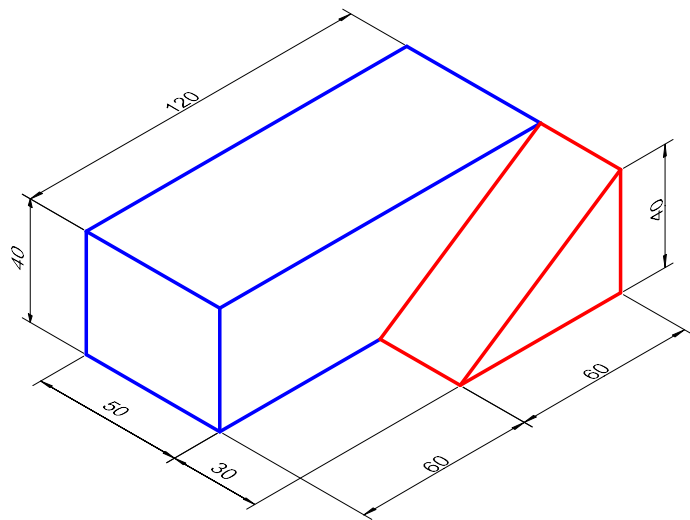

A

B

TITLE  
EXERCISE 1

NOT TO SCALE

DRW. NO. :  
3001

DATE: 26/09/2018

PREPARED BY:  
TurboCAD Africa  
298 Stokkiesdraai St.  
Erasmusrand  
Pretoria  
Tel. 086 100 1277

**TurboCAD**<sup>®</sup>  
AFRICA